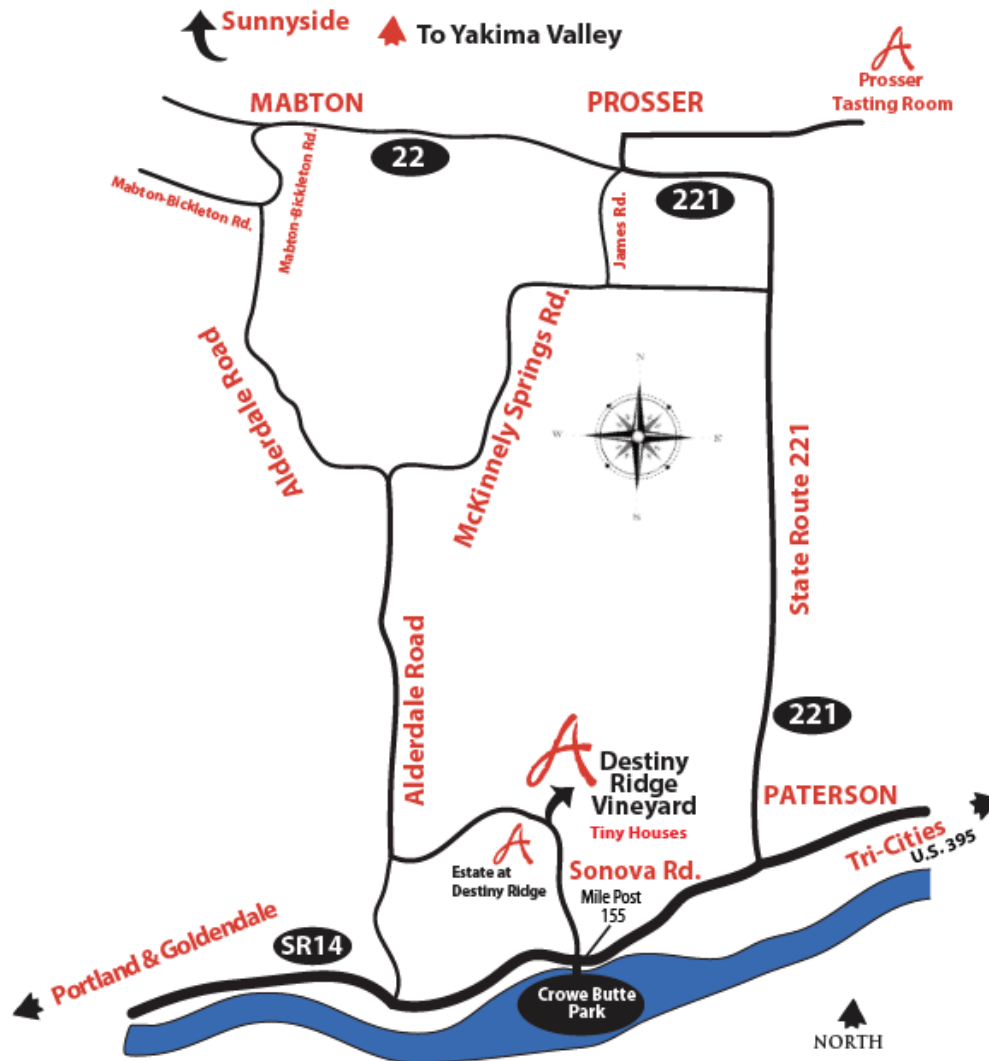

DIRECTIONS TO DESTINY RIDGE VINEYARD

DIRECTIONS FROM PORTLAND

- I-82 East to Hwy 221 South
- Turn right onto Hwy 14 West for 13 miles
- Turn right at mile marker 155 (Crow Butte Park exit) onto Sonova Rd.
- Turn right at the large sign, Destiny Ridge at top of hill. Follow the paved driveway to the red barn.

DIRECTIONS FROM SEATTLE/YAKIMA

- I-84 East to Hwy 97 North for 1.9 miles
- Turn right onto Hwy 14 for 53 miles
- Turn left at Crow Butte Park exit onto Sonova Rd.
- Turn right at the large sign, Destiny Ridge at top of hill. Follow the paved driveway to the red barn.

DIRECTIONS FROM TRI-CITIES/SPOKANE

- I-82 East/395 South to HWY 14 West
- Turn right onto Hwy 14 West for 26 miles
- Turn right at mile marker 155 (Crow Butte Park exit) onto Sonova Rd.
- Turn right at the large sign, Destiny Ridge at top of hill. Follow the paved driveway to the red barn.